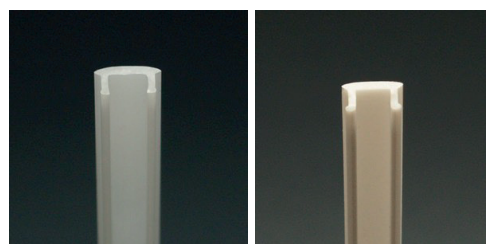

SMARTPROFILE ACCESS is a profile specially designed for sources with a maximum width of 6mm.

SPECIFICATIONS

Material	Anodized aluminum
Diameter	10mm
internal width	6mm
Height	8.3mm
Length	2.50m

FINISH

Anodized aluminum

DIFFUSERS

CAP113 PMMA diffuser, matt transparent, length 2.50m

CAP123 PMMA diffuser, semi-transparent matt, length 2.50m

CAP114 PMMA diffuser, matt opal, length 2.50m

CAP115 PMMA diffuser, opal matt, length 2.50m

ACCESSORIES

ACC151 End cap, 2 pieces, one with cable hole

ACC202 Spring steel clip

Diffusers

Accessories