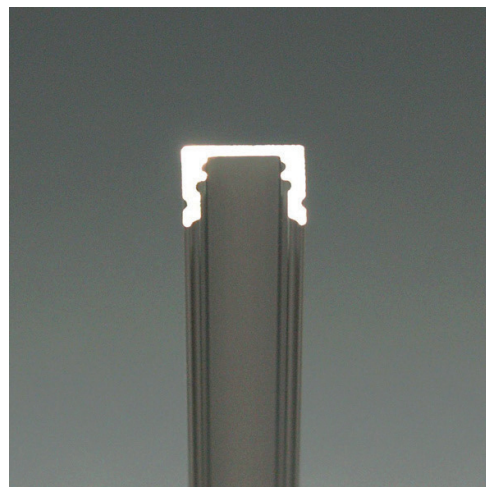

SMARTPROFILE ACCESS is a profile specially designed for sources with a maximum width of 6mm.

SPECIFICATIONS

Material	Anodized aluminum
Diameter	10mm
internal width	6mm
Height	8.3mm
Length	2.50m

FINISH

Anodized aluminum

DIFFUSERS

CAP113 PMMA diffuser, matt transparent, length 2.50m

CAP123 PMMA diffuser, semi-transparent matt, length 2.50m

CAP114 PMMA diffuser, matt opal, length 2.50m

CAP115 PMMA diffuser, opal matt, length 2.50m

ACCESSORIES

ACC151 End cap, 2 pieces, one with cable hole

ACC202 Spring steel clip

Diffusers

Accessories