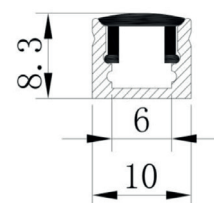

SMARTPROFILE ACCESS is a profile specially designed for sources with a maximum width of 6mm.

SPECIFICATIONS

Material	Anodized aluminum
Diameter	10mm
internal width	6mm
Height	8.3mm
Length	2.50m

FINISH

Anodized aluminum

COMPATIBLE LEDS

SMARTLIGHT ACCESS

PICOLIGHT TOP

PICOLIGHT ONELINE NEO

PICOLIGHT ONELINE TOP TW

DESIGNATION

PROFILE

PRO102 SMARTPROFILE ACCESS aluminium

DIFFUSERS

CAP113 PMMA diffuser, matt transparent, length 2.50m

CAP123 PMMA diffuser, semi-transparent matt, length 2.50m

CAP114 PMMA diffuser, matt opal, length 2.50m

CAP115 PMMA diffuser, opal matt, length 2.50m

ACCESSORIES

ACC151 End cap, 2 pieces, one with cable hole

ACC202 Spring steel clip

Diffusers